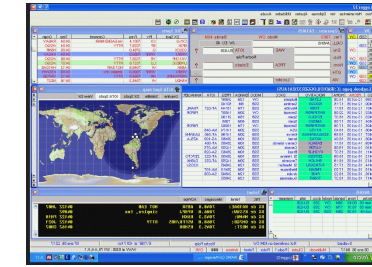

Computer,
Logbook Logger32,
Digital, RTTY, CW